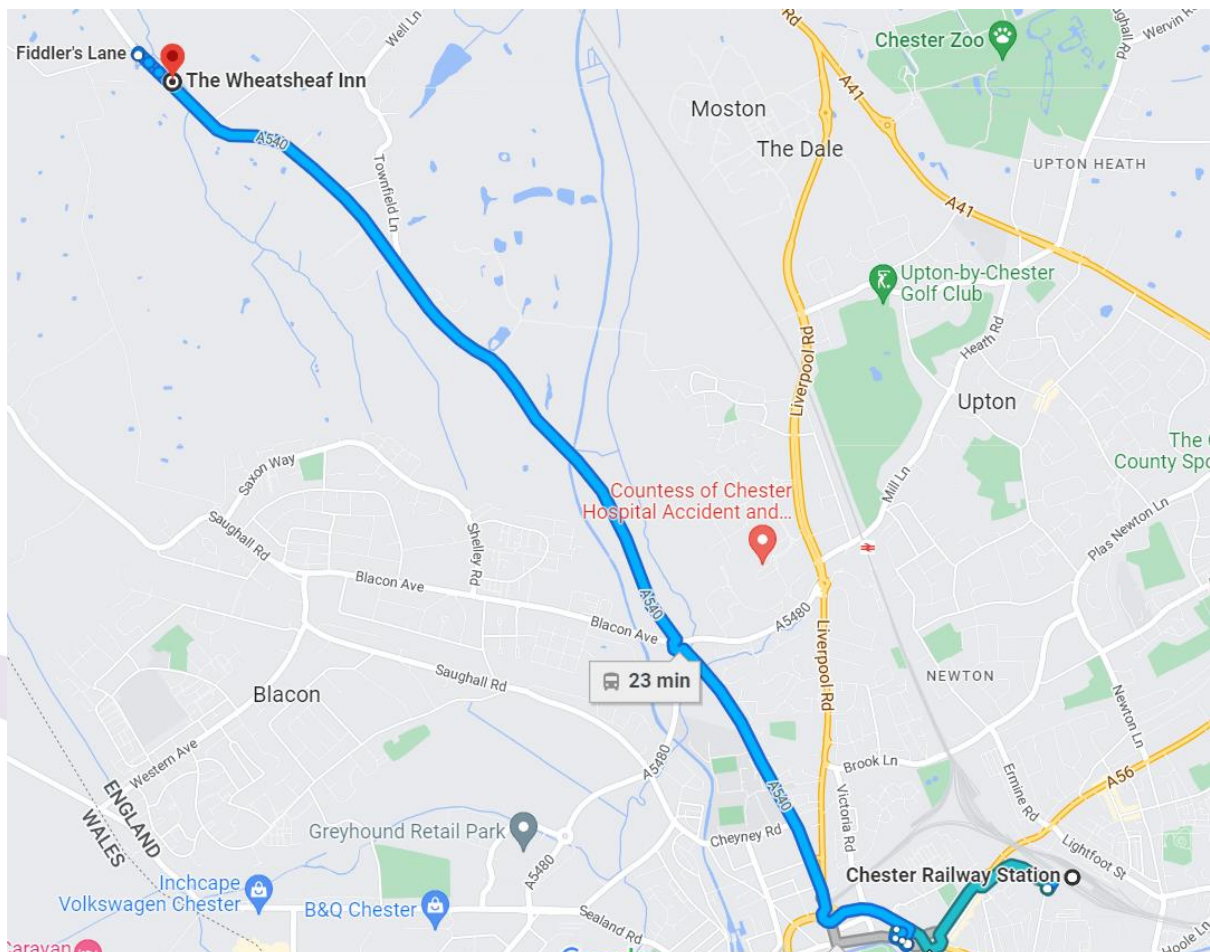

From Chester Railway Station / Bus Interchange

If travelling by train, get off at Chester Railway Station. The railway station is a short taxi ride to Axia. There is a taxi rank outside the train station.

Alternatively, you may wish to get the bus from Chester Bus Interchange. This is around a twelve minute walk away from the railway station. If you would prefer not to walk, you can get the X4 Mold bus from stop S4 at the railway station which will take you to Chester Bus Interchange. This takes around 4 minutes.

From here, you should get the number 22 bus (for West Kirby) and get off at the Fiddler's Lane bus stop. This will take around ten minutes. You will pass the Axia building just as you are pulling into this bus stop. Please take care when crossing this road as there is a 50mph speed limit.

There is a long red brick wall with grey gates outside our building.