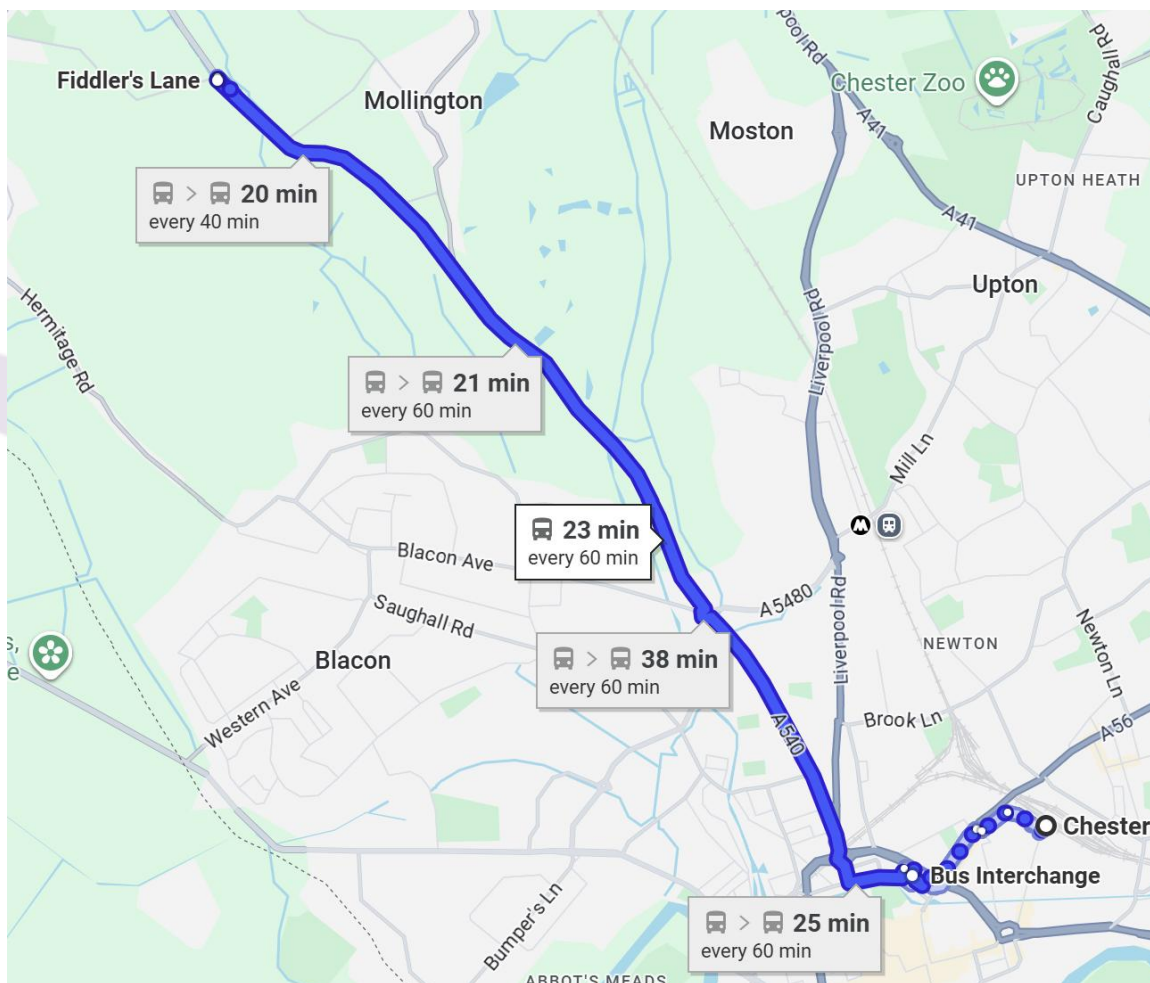

From Chester Railway Station / Bus Interchange

If travelling by train, get off at Chester Railway Station. The railway station is a short taxi ride to Axia. There is a taxi rank outside the train station.

Alternatively, you may wish to get the bus from Chester Bus Interchange. This is around a 12-minute walk away from the railway station. If you would prefer not to walk, you can get the X4 Mold bus from stop S4 at the railway station which will take you to Chester Bus Interchange. This takes around 4 minutes.

From here, you should get the number 22 bus (for West Kirby) and get off at the Fiddler's Lane bus stop. Depending on the time of day this may take between 10 and 20 minutes. You will pass the Axia building just as you are pulling into the Fiddler's Lane bus stop. Please take care when crossing this road as there is a 50mph speed limit.

There is a long red brick wall with green gates outside our building.